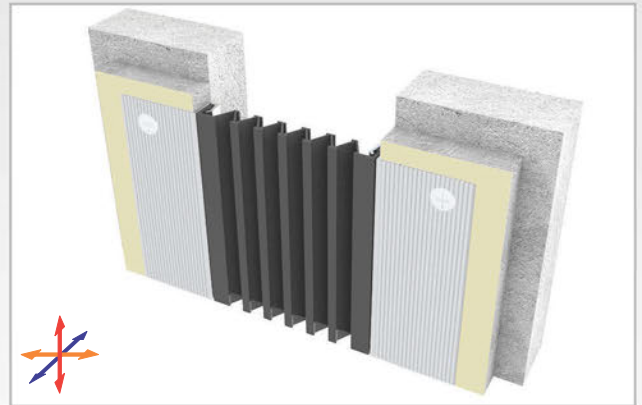

AS U120 surface mounted profile can easily be installed by means of screws to all types of wall & ceiling. Ribbed elastomeric gasket gains the profile a remarkable movement ability and compensates level differences on both sides of the wall. Slide-in gasket system lets the profile to be used at exterior applications as well as interior areas. Profiles up to 150 mm gap are applied with single gasket while the wider ones are with double gaskets joined with a connector profile.

- Application Areas** : Indoor & Outdoor / Wall & Ceiling
- Ideal for** : Shopping Malls, Airports, Residences, Hospitals, Hotels, Commercial & Public Buildings etc.
- Material** : Mill Finish Aluminum (Anodizing optional), EPDM (Only in Black Color) or TPE Gasket
- Aluminum Alloy** : 6063 AA-USA / EN AW 6063
- Optional Supplies** : Fire Barrier, Waterproof EPDM membrane

\* Visuals are representative and the profile configuration may differ depending on the characteristics requested.

GASKET COLORS → **BLACK** → GREY → BEIGE → Custom Colors available.

LOCATION	MODEL	GAP (Fb) mm	HEIGHT (H) MM	OVERALL WIDTH (B) mm	VISIBLE WIDTH (S) mm	MOVEMENT (W) mm	LOAD CAPACITY	STANDARD LENGTH (mt)
Wall to Wall	AS U120-030	30	15	119	119	+10 / -6	N/A	3
	AS U120-050	50	15	139	139	+20 / -15	N/A	3
	AS U120-080	80	15	169	169	+40 / -30	N/A	3
	AS U120-100	100	15	189	189	+20 / -50	N/A	3
	AS U120-120	120	15	209	209	+60 / -50	N/A	3
	AS U120-150	150	15	239	239	+30 / -80	N/A	3
	AS U120-200	200	15	289	289	+40 / -100	N/A	3
	AS U120-200M	200	15	289	289	+40 / -100	N/A	3