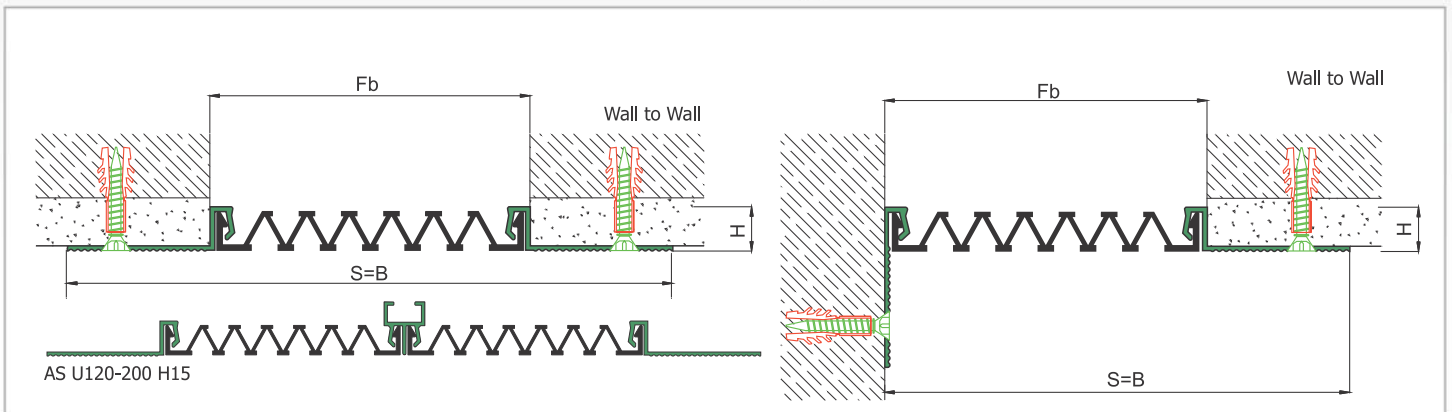

AS U120 surface mounted profile can easily be installed by means of screws to all types of wall & ceiling. Ribbed elastomeric gasket gains the profile a remarkable movement ability and compensates level differences on both sides of the wall. Slide-in gasket system lets the profile to be used at exterior applications as well as interior areas. Profiles up to 150 mm gap are applied with single gasket while the wider ones are with double gaskets joined with a connector profile.

\* Visuals are representative and the profile configuration may differ depending on the characteristics requested.

GASKET COLORS → **BLACK** → GREY → BEIGE → Custom Colors available.

LOCATION	MODEL	GAP (Fb) mm	HEIGHT (H) MM	OVERALL WIDTH (B) mm	VISIBLE WIDTH (S) mm	MOVEMENT (W) mm	LOAD CAPACITY	STANDARD LENGTH (mt)
Wall to Wall	AS U120-030	30	15	119	119	+10 / -6	N/A	3
	AS U120-050	50	15	139	139	+20 / -15	N/A	3
	AS U120-080	80	15	169	169	+40 / -30	N/A	3
	AS U120-100	100	15	189	189	+20 / -50	N/A	3
	AS U120-120	120	15	209	209	+60 / -50	N/A	3
	AS U120-150	150	15	239	239	+30 / -80	N/A	3
	AS U120-200	200	15	289	289	+40 / -100	N/A	3
	AS U120-200M	200	15	289	289	+40 / -100	N/A	3

Note: Please ask for different sizes

AS U120 150 H15V

AS U120 150 H15KV

Profil No Profile Number	AS U120 150	AS U120 150K
Fb (mm)	150	150
H (mm) yaklaşık approx.	15	15
W± (mm) yaklaşık approx.	+30/-80	+30/-80
Renk Color	Alüminyum: Natürel, Fitiller: Siyah, gri, diğer Aluminum: Natural, Inserts: Black, grey, others	
Malzeme Material	Alüminyum, EPDM Kauçuk(siyah), Termoplastik Kauçuk (gri ve diğer) Aluminum, EPDM Rubber(black), Thermoplastic Rubber (grey and others)	
Standart Uzunluk Standard Length	3	