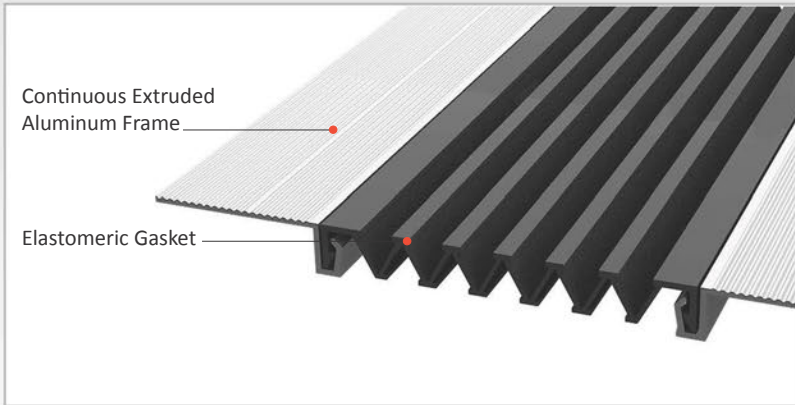

AS U120 surface mounted profile can easily be installed by means of screws to all types of wall & ceiling. Ribbed elastomeric gasket gains the profile a remarkable movement ability and compensates level differences on both sides of the wall. Slide-in gasket system lets the profile to be used at exterior applications as well as interior areas. Profiles up to 150 mm gap are applied with single gasket while the wider ones are with double gaskets joined with a connector profile.

- Application Areas** : Indoor & Outdoor / Wall & Ceiling
- Ideal for** : Shopping Malls, Airports, Residences, Hospitals, Hotels, Commercial & Public Buildings etc.
- Material** : Mill Finish Aluminum (Anodizing optional), EPDM (Only in Black Color) or TPE Gasket
- Aluminum Alloy** : 6063 AA-USA / EN AW 6063
- Optional Supplies** : Fire Barrier, Waterproof EPDM membrane

\* Visuals are representative and the profile configuration may differ depending on the characteristics requested.

GASKET COLORS → **BLACK** → GREY → BEIGE → Custom Colors available.

LOCATION	MODEL	GAP (Fb) mm	HEIGHT (H) MM	OVERALL WIDTH (B) mm	VISIBLE WIDTH (S) mm	MOVEMENT (W) mm	LOAD CAPACITY	STANDARD LENGTH (mt)
Wall to Wall	AS U120-030	30	15	119	119	+10 / -6	N/A	3
	AS U120-050	50	15	139	139	+20 / -15	N/A	3
	AS U120-080	80	15	169	169	+40 / -30	N/A	3
	AS U120-100	100	15	189	189	+20 / -50	N/A	3
	AS U120-120	120	15	209	209	+60 / -50	N/A	3
	AS U120-150	150	15	239	239	+30 / -80	N/A	3
	AS U120-200	200	15	289	289	+40 / -100	N/A	3
	AS U120-200M	200	15	289	289	+40 / -100	N/A	3