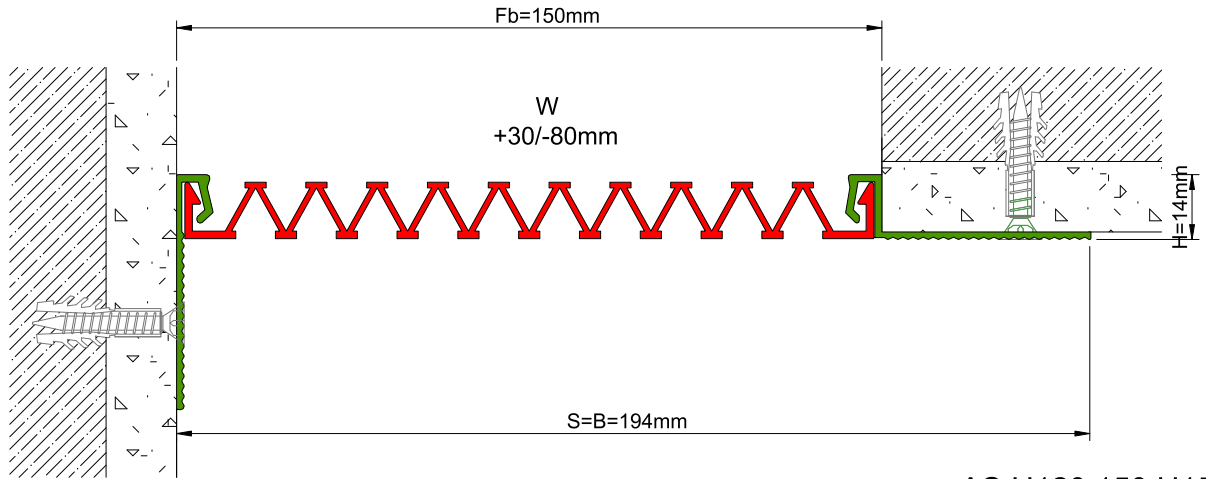

AS U120 surface mounted profile can easily be installed by means of screws to all types of wall & ceiling. Ribbed elastomeric gasket gains the profile a remarkable movement ability and compensates level differences on both sides of the wall. Slide-in gasket system lets the profile to be used at exterior applications as well as interior areas. Profiles up to 150 mm gap are applied with single gasket while the wider ones are with double gaskets joined with a connector profile.

\* Visuals are representative and the profile configuration may differ depending on the characteristics requested.

GASKET COLORS → **BLACK** → GREY → BEIGE → Custom Colors available.

LOCATION	MODEL	GAP (Fb) mm	HEIGHT (H) MM	OVERALL WIDTH (B) mm	VISIBLE WIDTH (S) mm	MOVEMENT (W) mm	LOAD CAPACITY	STANDARD LENGTH (mt)
Wall to Wall	AS U120-030	30	15	119	119	+10 / -6	N/A	3
	AS U120-050	50	15	139	139	+20 / -15	N/A	3
	AS U120-080	80	15	169	169	+40 / -30	N/A	3
	AS U120-100	100	15	189	189	+20 / -50	N/A	3
	AS U120-120	120	15	209	209	+60 / -50	N/A	3
	AS U120-150	150	15	239	239	+30 / -80	N/A	3
	AS U120-200	200	15	289	289	+40 / -100	N/A	3
	AS U120-200M	200	15	289	289	+40 / -100	N/A	3

Note: Please ask for different sizes

AS U120 150 H15V

AS U120 150 H15KV

Profil No Profile Number	AS U120 150	AS U120 150K
Fb (mm)	150	150
H (mm) yaklaşık approx.	15	15
W± (mm) yaklaşık approx.	+30/-80	+30/-80
Renk Color	Alüminyum: Natürel, Fitiller: Siyah, gri, diğer Aluminum: Natural, Inserts: Black, grey, others	
Malzeme Material	Alüminyum, EPDM Kauçuk(siyah), Termoplastik Kauçuk (gri ve diğer) Aluminum, EPDM Rubber(black), Thermoplastic Rubber (grey and others)	
Standart Uzunluk Standard Length	3	