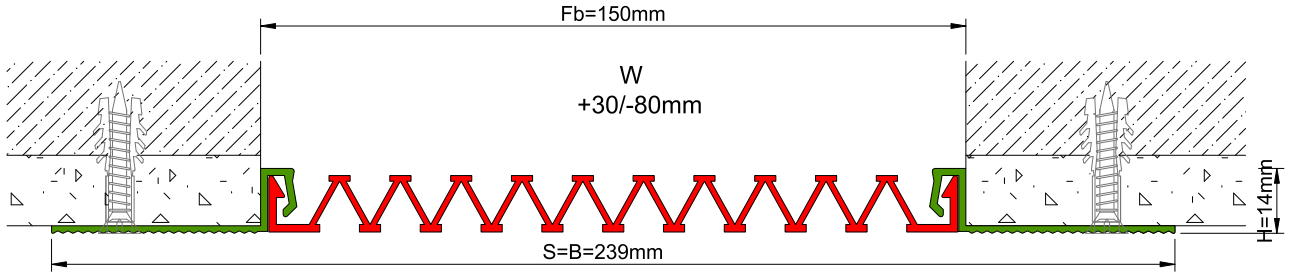

AS U120 surface mounted profile can easily be installed by means of screws to all types of wall & ceiling. Ribbed elastomeric gasket gains the profile a remarkable movement ability and compensates level differences on both sides of the wall. Slide-in gasket system lets the profile to be used at exterior applications as well as interior areas. Profiles up to 150 mm gap are applied with single gasket while the wider ones are with double gaskets joined with a connector profile.

\* Visuals are representative and the profile configuration may differ depending on the characteristics requested.

GASKET COLORS → **BLACK** → GREY → BEIGE → Custom Colors available.

LOCATION	MODEL	GAP (Fb) mm	HEIGHT (H) MM	OVERALL WIDTH (B) mm	VISIBLE WIDTH (S) mm	MOVEMENT (W) mm	LOAD CAPACITY	STANDARD LENGTH (mt)
Wall to Wall	AS U120-030	30	15	119	119	+10 / -6	N/A	3
	AS U120-050	50	15	139	139	+20 / -15	N/A	3
	AS U120-080	80	15	169	169	+40 / -30	N/A	3
	AS U120-100	100	15	189	189	+20 / -50	N/A	3
	AS U120-120	120	15	209	209	+60 / -50	N/A	3
	AS U120-150	150	15	239	239	+30 / -80	N/A	3
	AS U120-200	200	15	289	289	+40 / -100	N/A	3
	AS U120-200M	200	15	289	289	+40 / -100	N/A	3

Note: Please ask for different sizes

AS U120 150 H15V

AS U120 150 H15KV

Profil No Profile Number	AS U120 150	AS U120 150K
Fb (mm)	150	150
H (mm) yaklaşık approx.	15	15
W± (mm) yaklaşık approx.	+30/-80	+30/-80
Renk Color	Alüminyum: Natürel, Fitiller: Siyah, gri, diğer Aluminum: Natural, Inserts: Black, grey, others	
Malzeme Material	Alüminyum, EPDM Kauçuk(siyah), Termoplastik Kauçuk (gri ve diğer) Aluminum, EPDM Rubber(black), Thermoplastic Rubber (grey and others)	
Standart Uzunluk Standard Length	3	